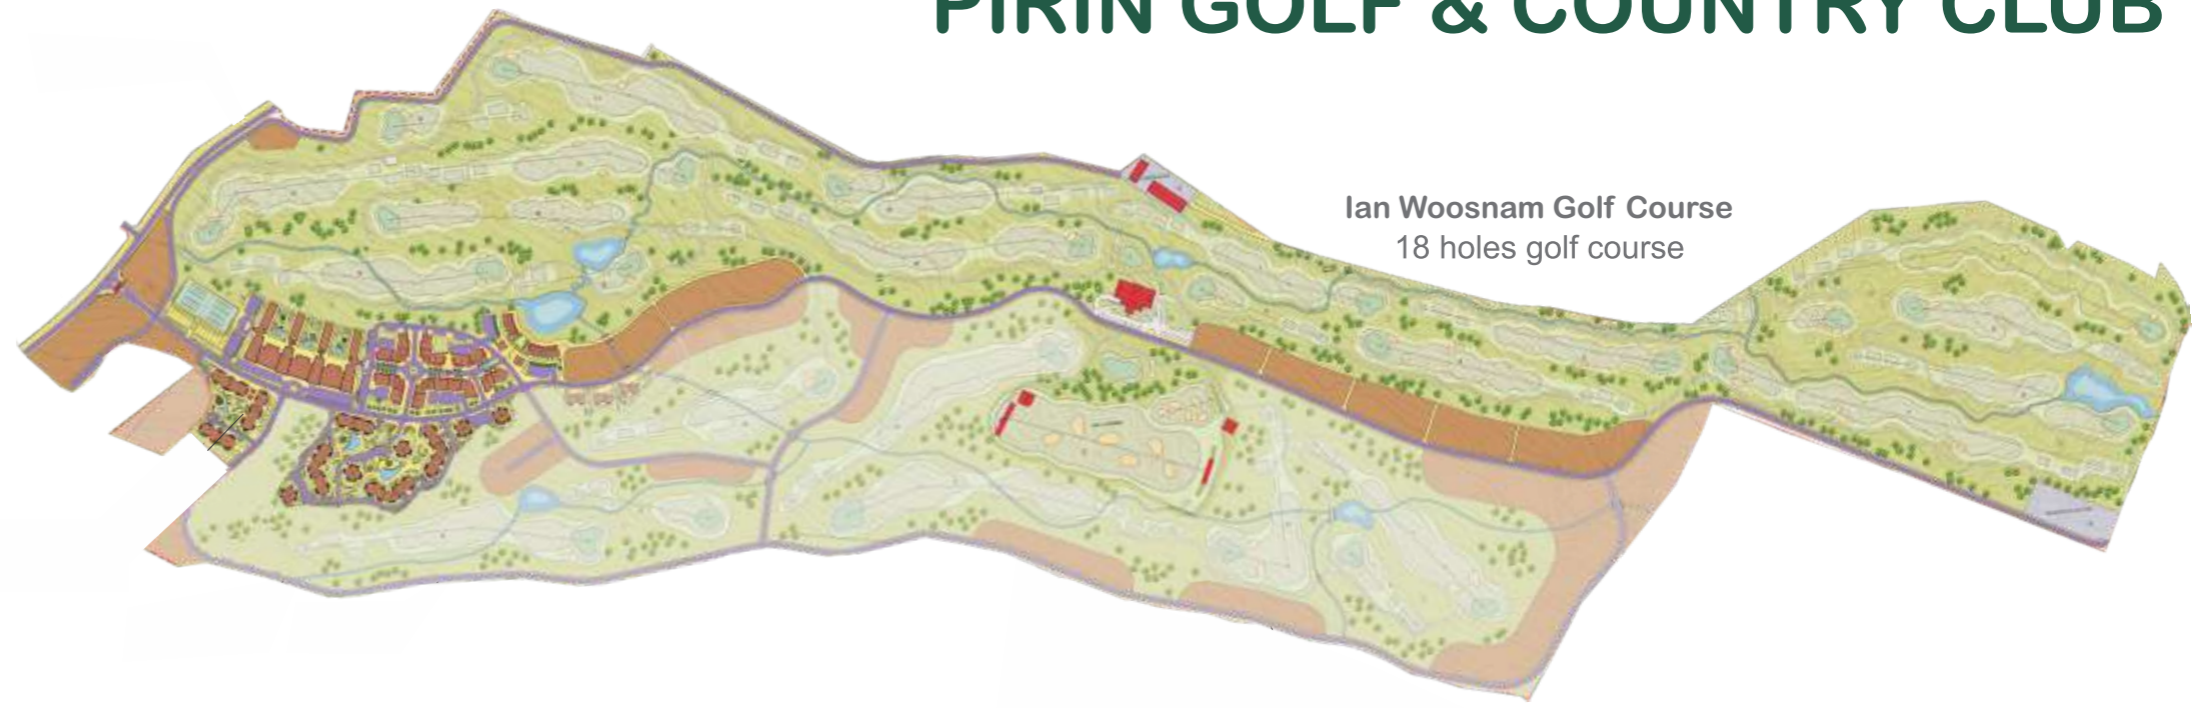

# PIRIN GOLF & COUNTRY CLUB

Ian Woosnam Golf Course  
18 holes golf course

Half Way House

- |                      |                              |                                     |                                 |                         |                             |
|----------------------|------------------------------|-------------------------------------|---------------------------------|-------------------------|-----------------------------|
| <b>D</b> Downtown    | 1 Supermarket                | 9 Piano Bar Melody                  | 17 Shop                         | 25 Golf Simulator       | 32 Hair Style studio        |
| <b>T1</b> Tower 1    | 2 Shop                       | 10 Jewelry & Fashion boutique       | 18 Office                       | 26 Super Market Karamel | 33 World of Women           |
| <b>T2</b> Tower 2    | 3 Queens Pub                 | 11 Art Gallery                      | 19 Dentist                      | 26 Pastry shop Karamel  | 34 Restaurant La Foret      |
| <b>LH</b> Lake House | 4 World of Men               | 12 Wine shop                        | 20 Kids area                    | 27 Sales Office         | 35 Restaurant Taste of Asia |
| <b>P1</b> Pirin 1    | 5 Café Fire                  | 13 Italian restaurant Casa di Pasta | 21 Irish Pub O'Brian's          | 28 Ski Store            | 36 Restaurant Euro kitchen  |
| <b>P2</b> Pirin 3    | 6 Shisha bar                 | 14 Duner Bar                        | 22 Shop                         | 29 Ski School & Storage | 37 Pool Bar                 |
| <b>P</b> Parking     | 7 Snooker - Club             | 15 Pizza bar Gusto                  | 23 House Hold Goods & Bed Linen | 30 Restaurant           | 38 Eco SPA                  |
|                      | 8 Greek restaurant "Octopus" | 16 Restaurant Hole in One           | 24 Shop                         | 31 Shop                 | 39 Pool Relax 16+           |