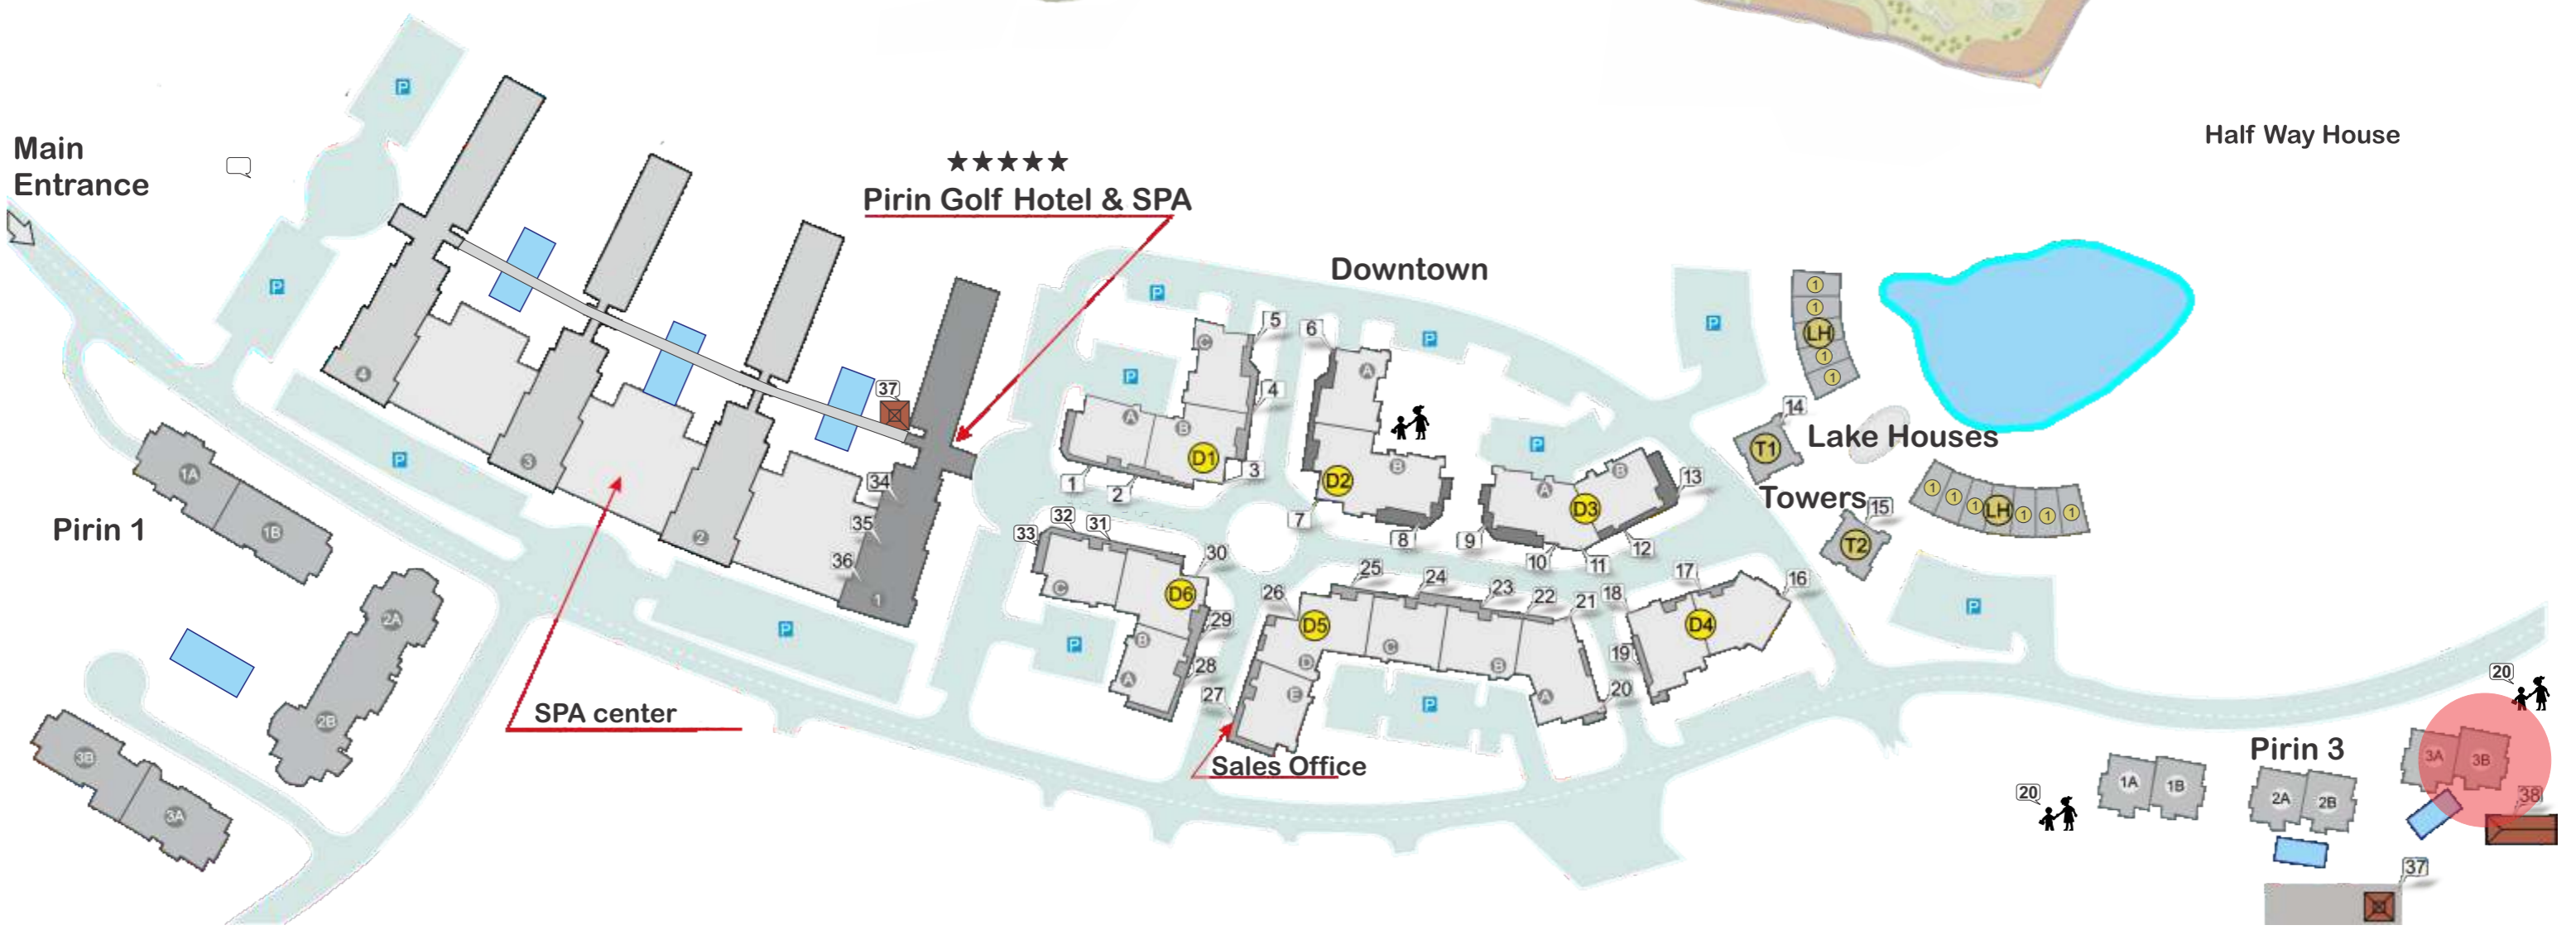

# PIRIN GOLF & COUNTRY CLUB

Ian Woosnam Golf Course  
18 holes golf course

Half Way House

- |                      |                              |                                     |                                 |                         |                             |
|----------------------|------------------------------|-------------------------------------|---------------------------------|-------------------------|-----------------------------|
| <b>D</b> Downtown    | 1 Supermarket                | 9 Piano Bar Melody                  | 17 Shop                         | 25 Golf Simulator       | 32 Hair Style studio        |
| <b>T1</b> Tower 1    | 2 Shop                       | 10 Jewelry & Fashion boutique       | 18 Office                       | 26 Super Market Karamel | 33 World of Women           |
| <b>T2</b> Tower 2    | 3 Queens Pub                 | 11 Art Gallery                      | 19 Dentist                      | 26 Pastry shop Karamel  | 34 Restaurant La Foret      |
| <b>LH</b> Lake House | 4 World of Men               | 12 Wine shop                        | 20 Kids area                    | 27 Sales Office         | 35 Restaurant Taste of Asia |
| <b>P1</b> Pirin 1    | 5 Café Fire                  | 13 Italian restaurant Casa di Pasta | 21 Irish Pub O'Brian's          | 28 Ski Store            | 36 Restaurant Euro kitchen  |
| <b>P2</b> Pirin 3    | 6 Shisha bar                 | 14 Duner Bar                        | 22 Shop                         | 29 Ski School & Storage | 37 Pool Bar                 |
| <b>P</b> Parking     | 7 Snooker - Club             | 15 Pizza bar Gusto                  | 23 House Hold Goods & Bed Linen | 30 Restaurant           | 38 Eco SPA                  |
|                      | 8 Greek restaurant "Octopus" | 16 Restaurant Hole in One           | 24 Shop                         | 31 Shop                 | 39 Pool Relax 16+           |